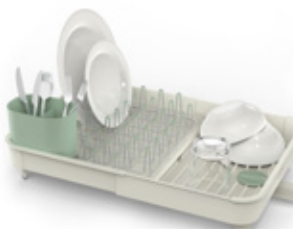

Extend™
Expandable dish rack with draining spout
Design by Studio17 Design
(851652) Light stone/Sage
Closed D32 x W36.4 x H16.1 cm
(D12½ x W14¼ x H6¼ inches)
Extended D52.7 x W36.4 x H16.1 cm
(D20¾ x W14¼ x H6¼ inches)