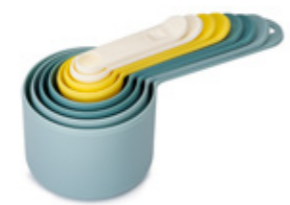

Nest™ Measure
8-piece measuring cup set
Design by Morph
(40077) Opal
H8 x W9 x D18 cm
(H3 x W3.5 x D7 inches)