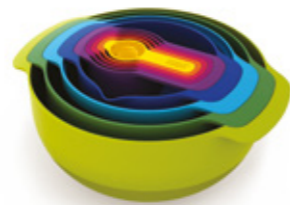

Nest™ 9 Plus
Compact food preparation set
Design by Morph
(40031) Multicolour
(40087) Multicolour *USA only*
H15 x W31.5 x D26 cm
(H5.9 x 12.4 x D10.2 inches)