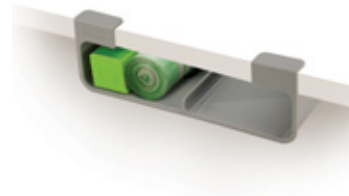

CupboardStore™
Set of 4 in-cupboard pan lid holders
(85149) Grey
H3.7 x W19 x D2.3 cm
(H1½ x W7½ x D1 inches)

CupboardStore™
Under-shelf film, foil
and bag organiser
(85177) Grey
H9 x D22 x W26.3 cm
(H3½ x D8¾ x W9¼ inches)